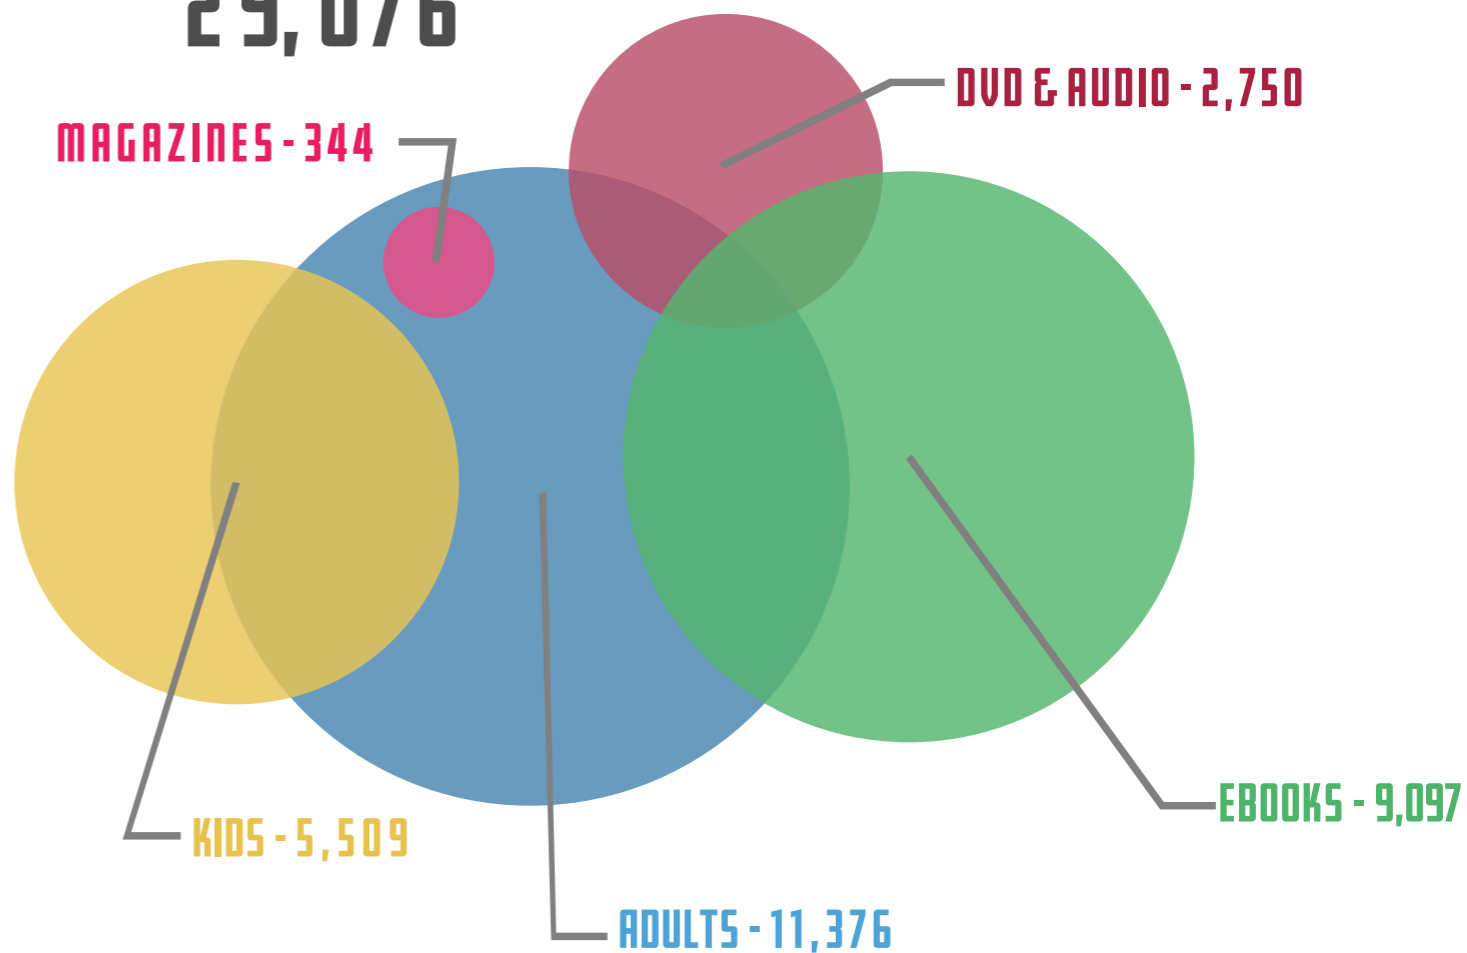

2017 ANNUAL REPORT

120,226 CIRCULATIONS - ROUGHLY 2,528 FT

2,271

An illustration of a hand with a red sleeve tapping a blue circular button with a white download arrow on a tablet screen.

EBOOK & AUDIO DOWNLOADS

The Pember Library and Museum

A black and white illustration of a large, multi-story building with a central tower and many windows.

2017
Annual Report

2,989

REGISTERED USERS

A small version of the black and white illustration of the Pember Library and Museum building.

1,372
PEOPLE ATTENDED

212
PROGRAMS

An infographic showing 1,372 people represented by small human icons. The icons are arranged in a grid and color-coded by age group: blue for Children, green for Young Adults, and red for Other.

Children Young Adults Other

TIMES USED
Computers: 893
Wifi: 3,888

ITEMS IN THE COLLECTION
29,076

25,272
VISITORS

Holds 416 Passangers

747 Passenger Jet

**That's 60.75
Jumbo Jet
Landings at
your Library**