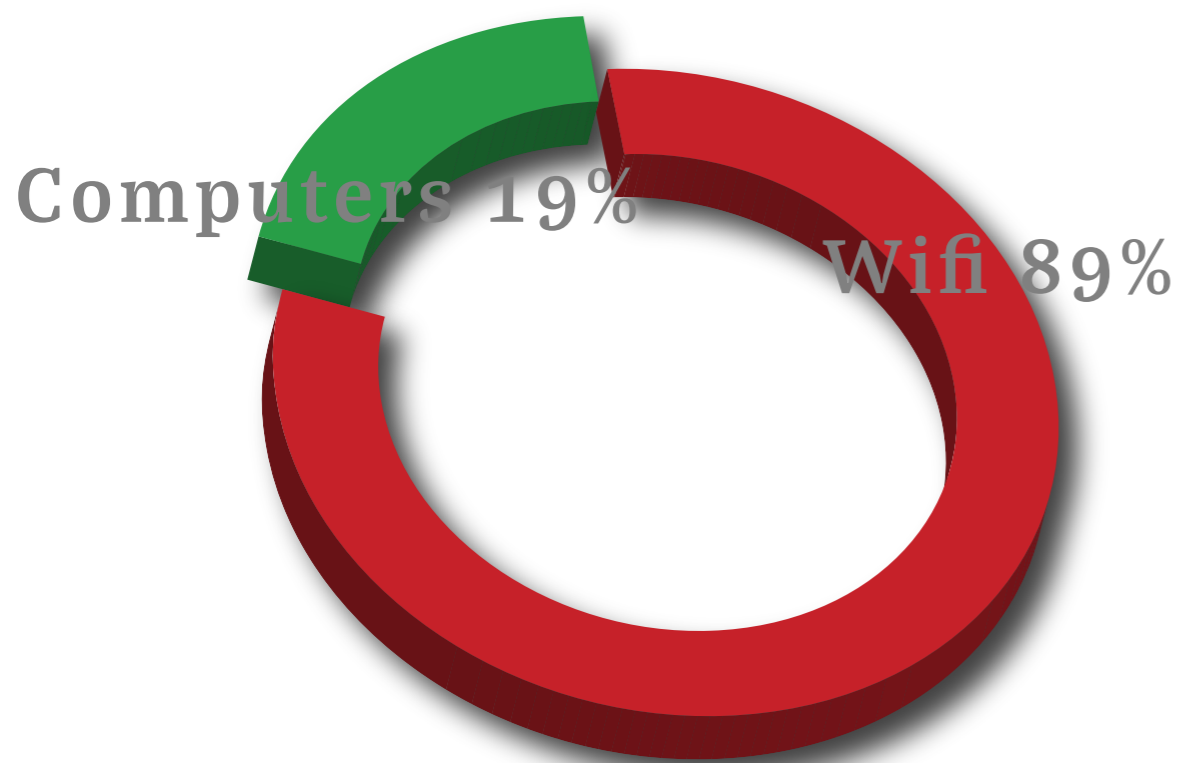

TIMES USED
Computers: 893
Wifi: 3,888